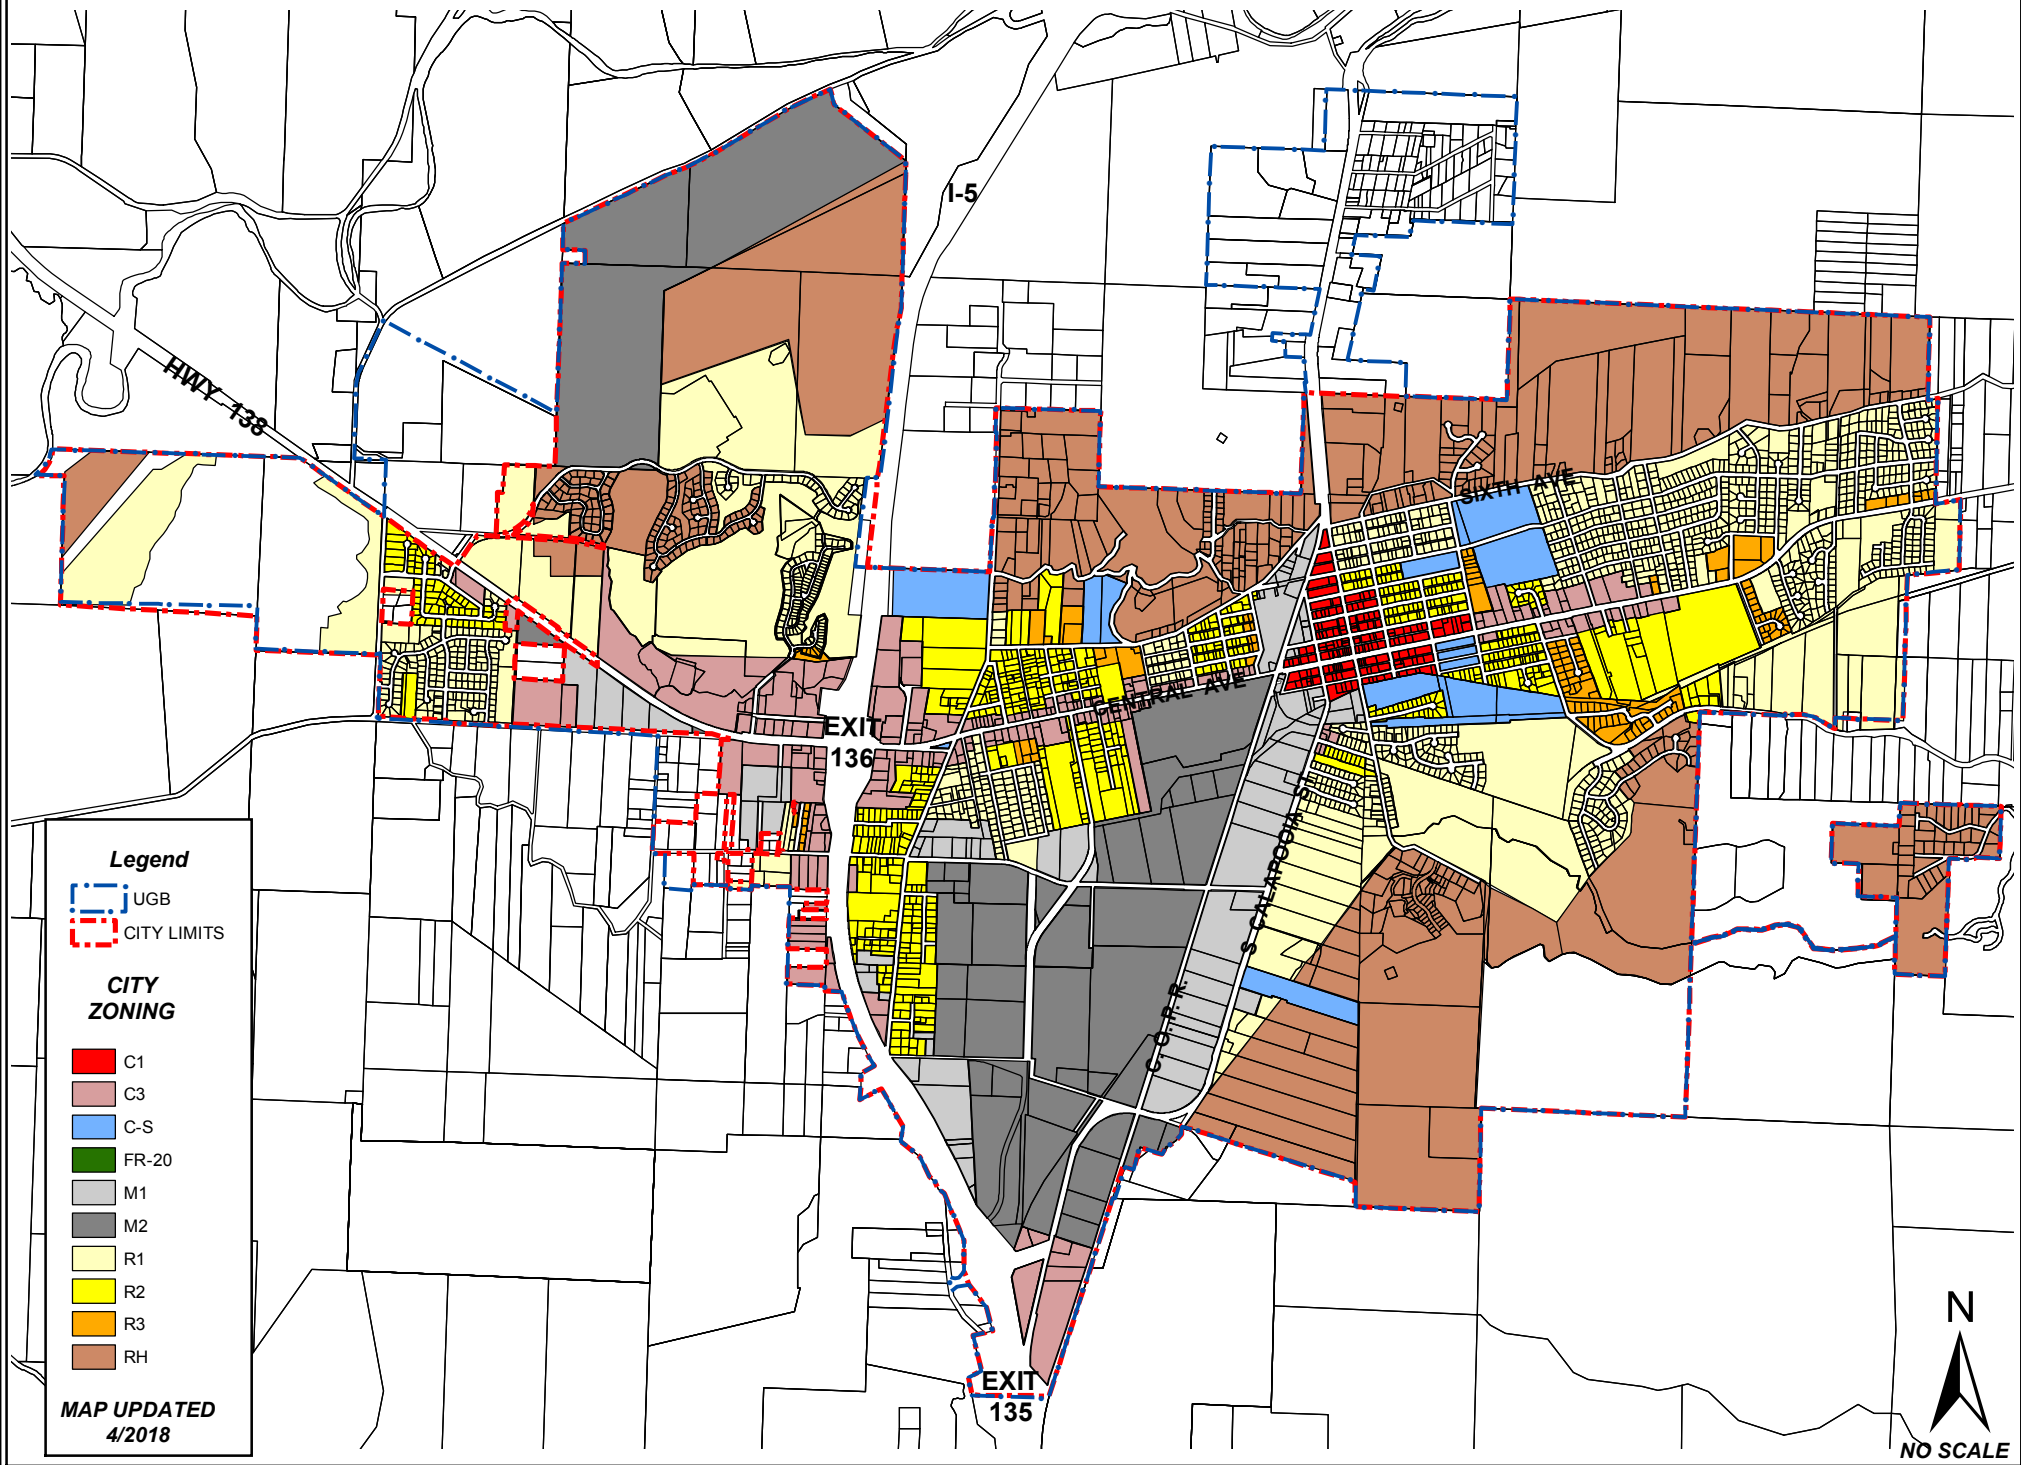

CITY OF SUTHERLIN ZONING MAP

Legend

- UGB
- CITY LIMITS

CITY ZONING

- C1
- C3
- C-S
- FR-20
- M1
- M2
- R1
- R2
- R3
- RH

MAP UPDATED
4/2018