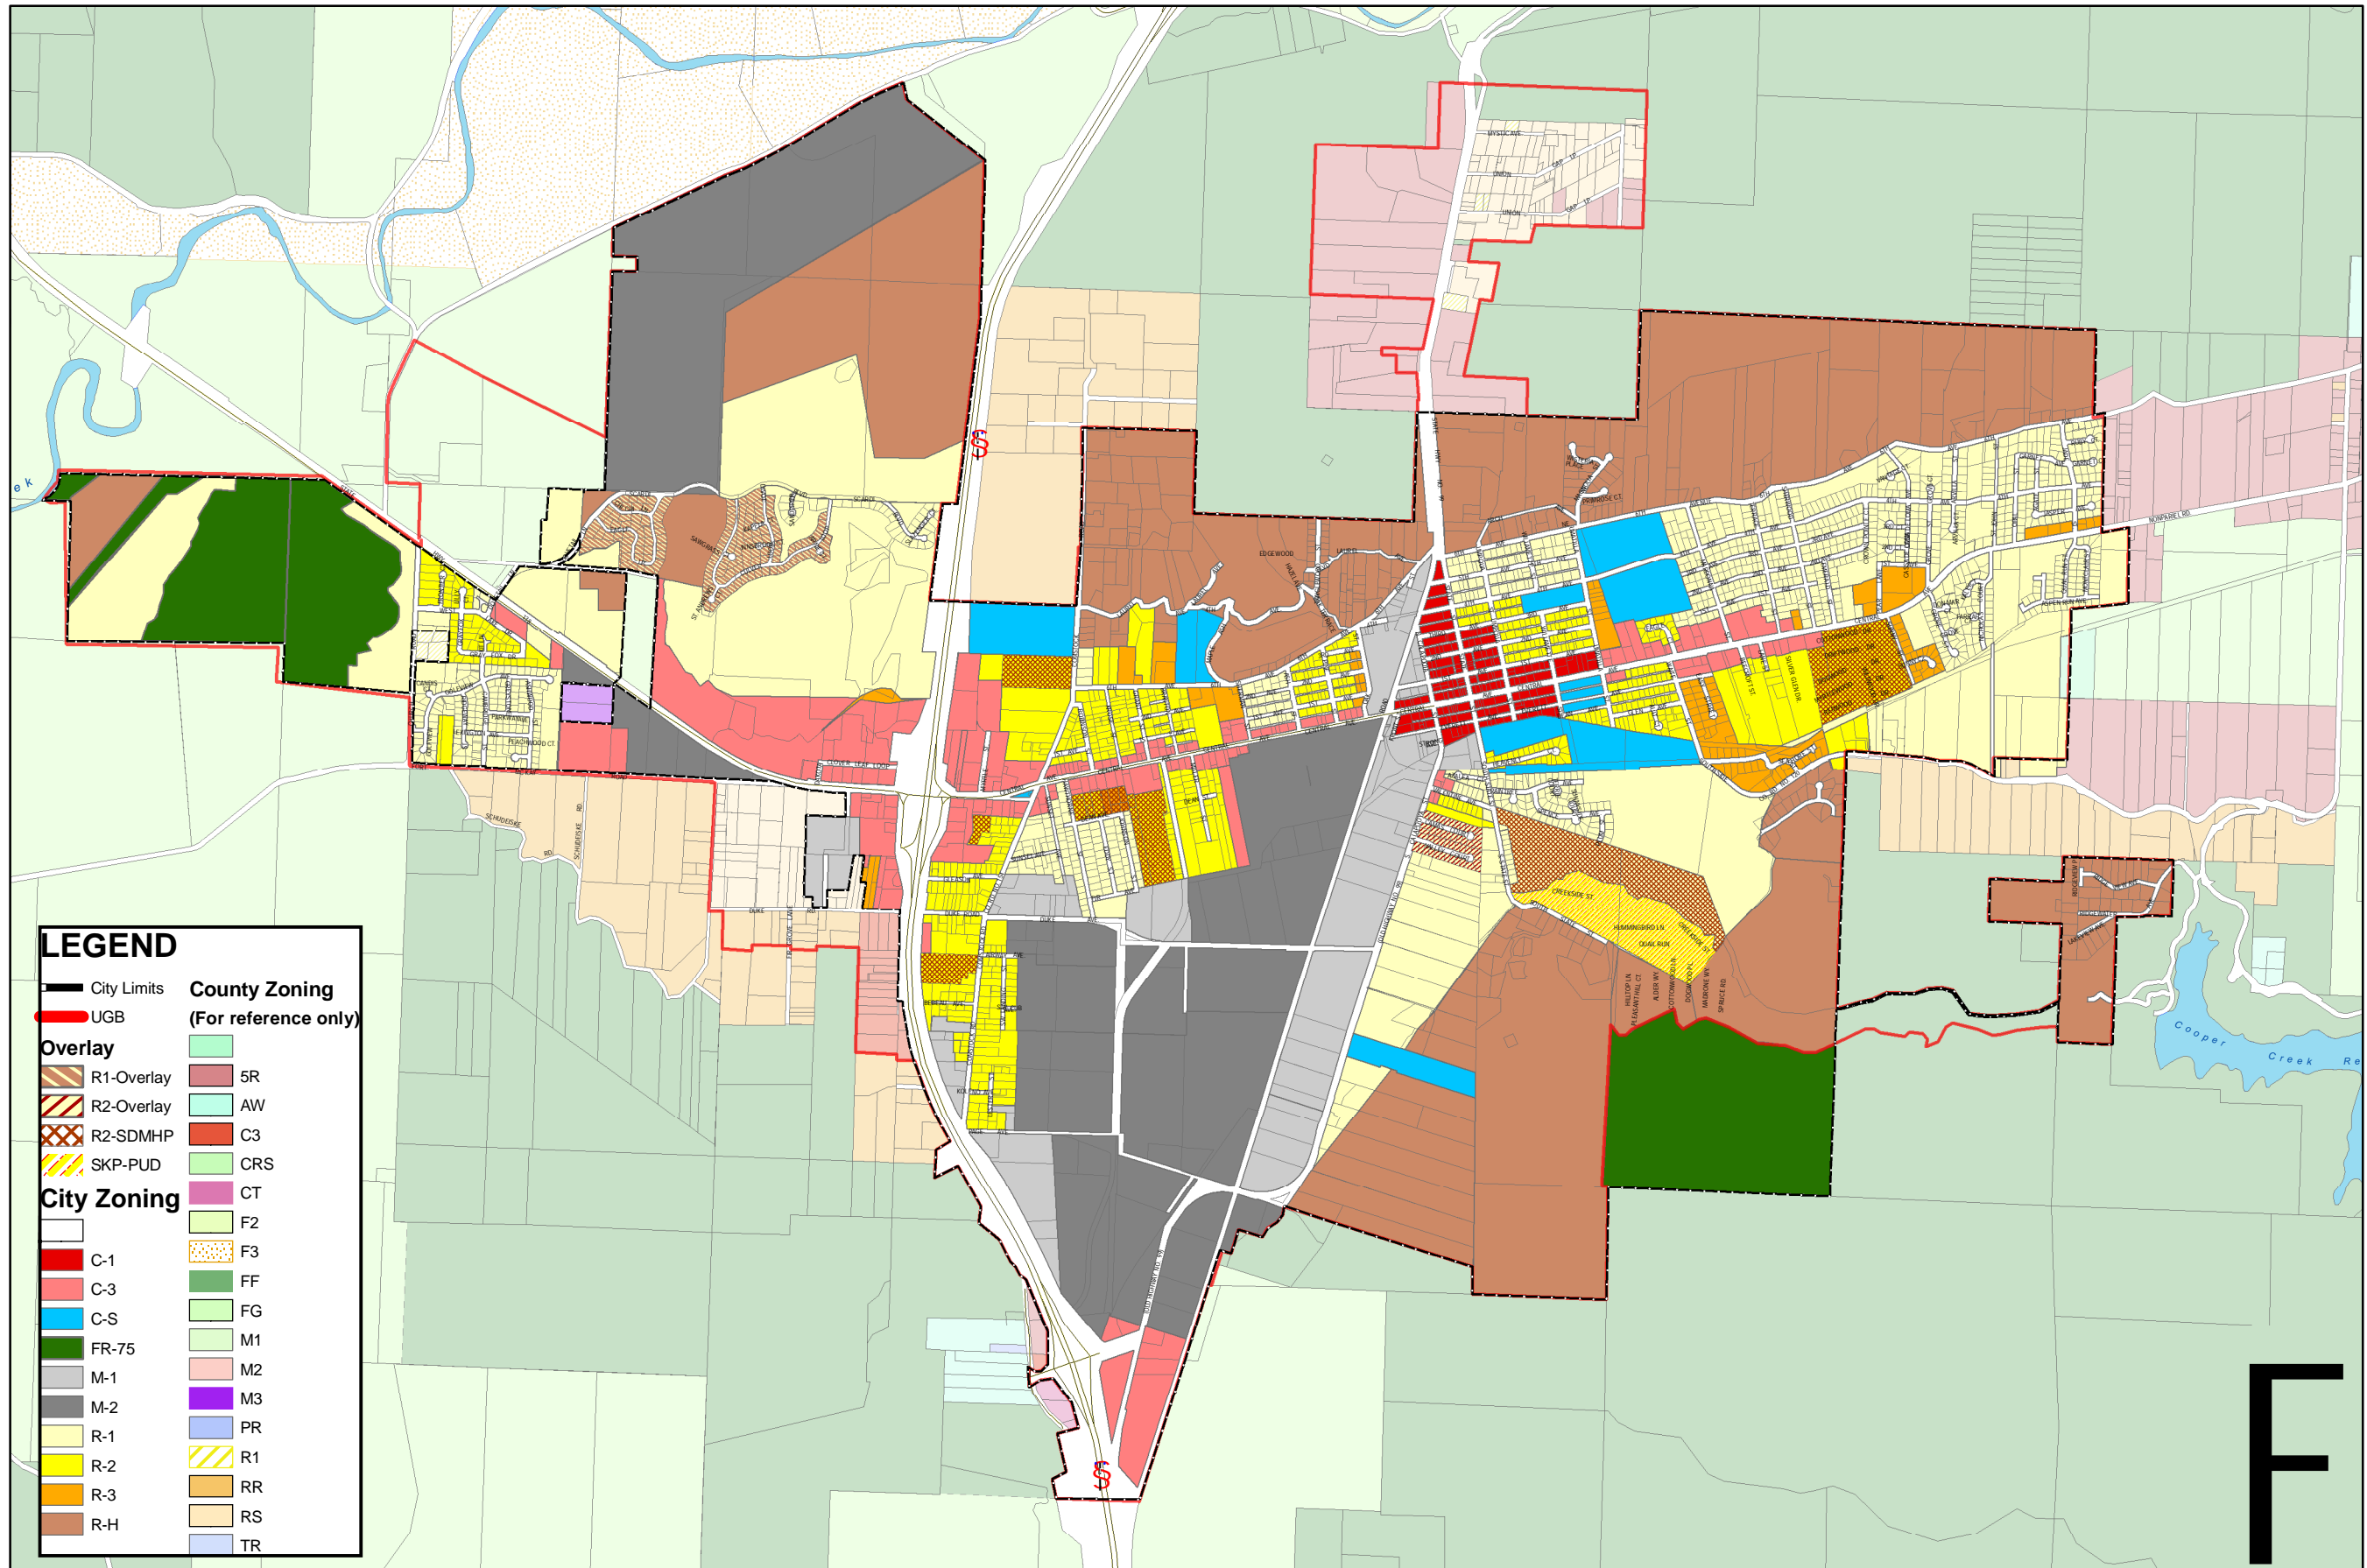

CITY OF SUTHERLIN ZONING MAP

UPDATED 1/1/08

LEGEND	
	City Limits
	UGB
	R1-Overlay
	R2-Overlay
	R2-SDMHP
	SKP-PUD
	City Zoning
	C-1
	C-3
	C-S
	FR-75
	M-1
	M-2
	R-1
	R-2
	R-3
	R-H
	County Zoning (For reference only)
	5R
	AW
	C3
	CRS
	CT
	F2
	F3
	FF
	FG
	M1
	M2
	M3
	PR
	R1
	RR
	RS
	TR