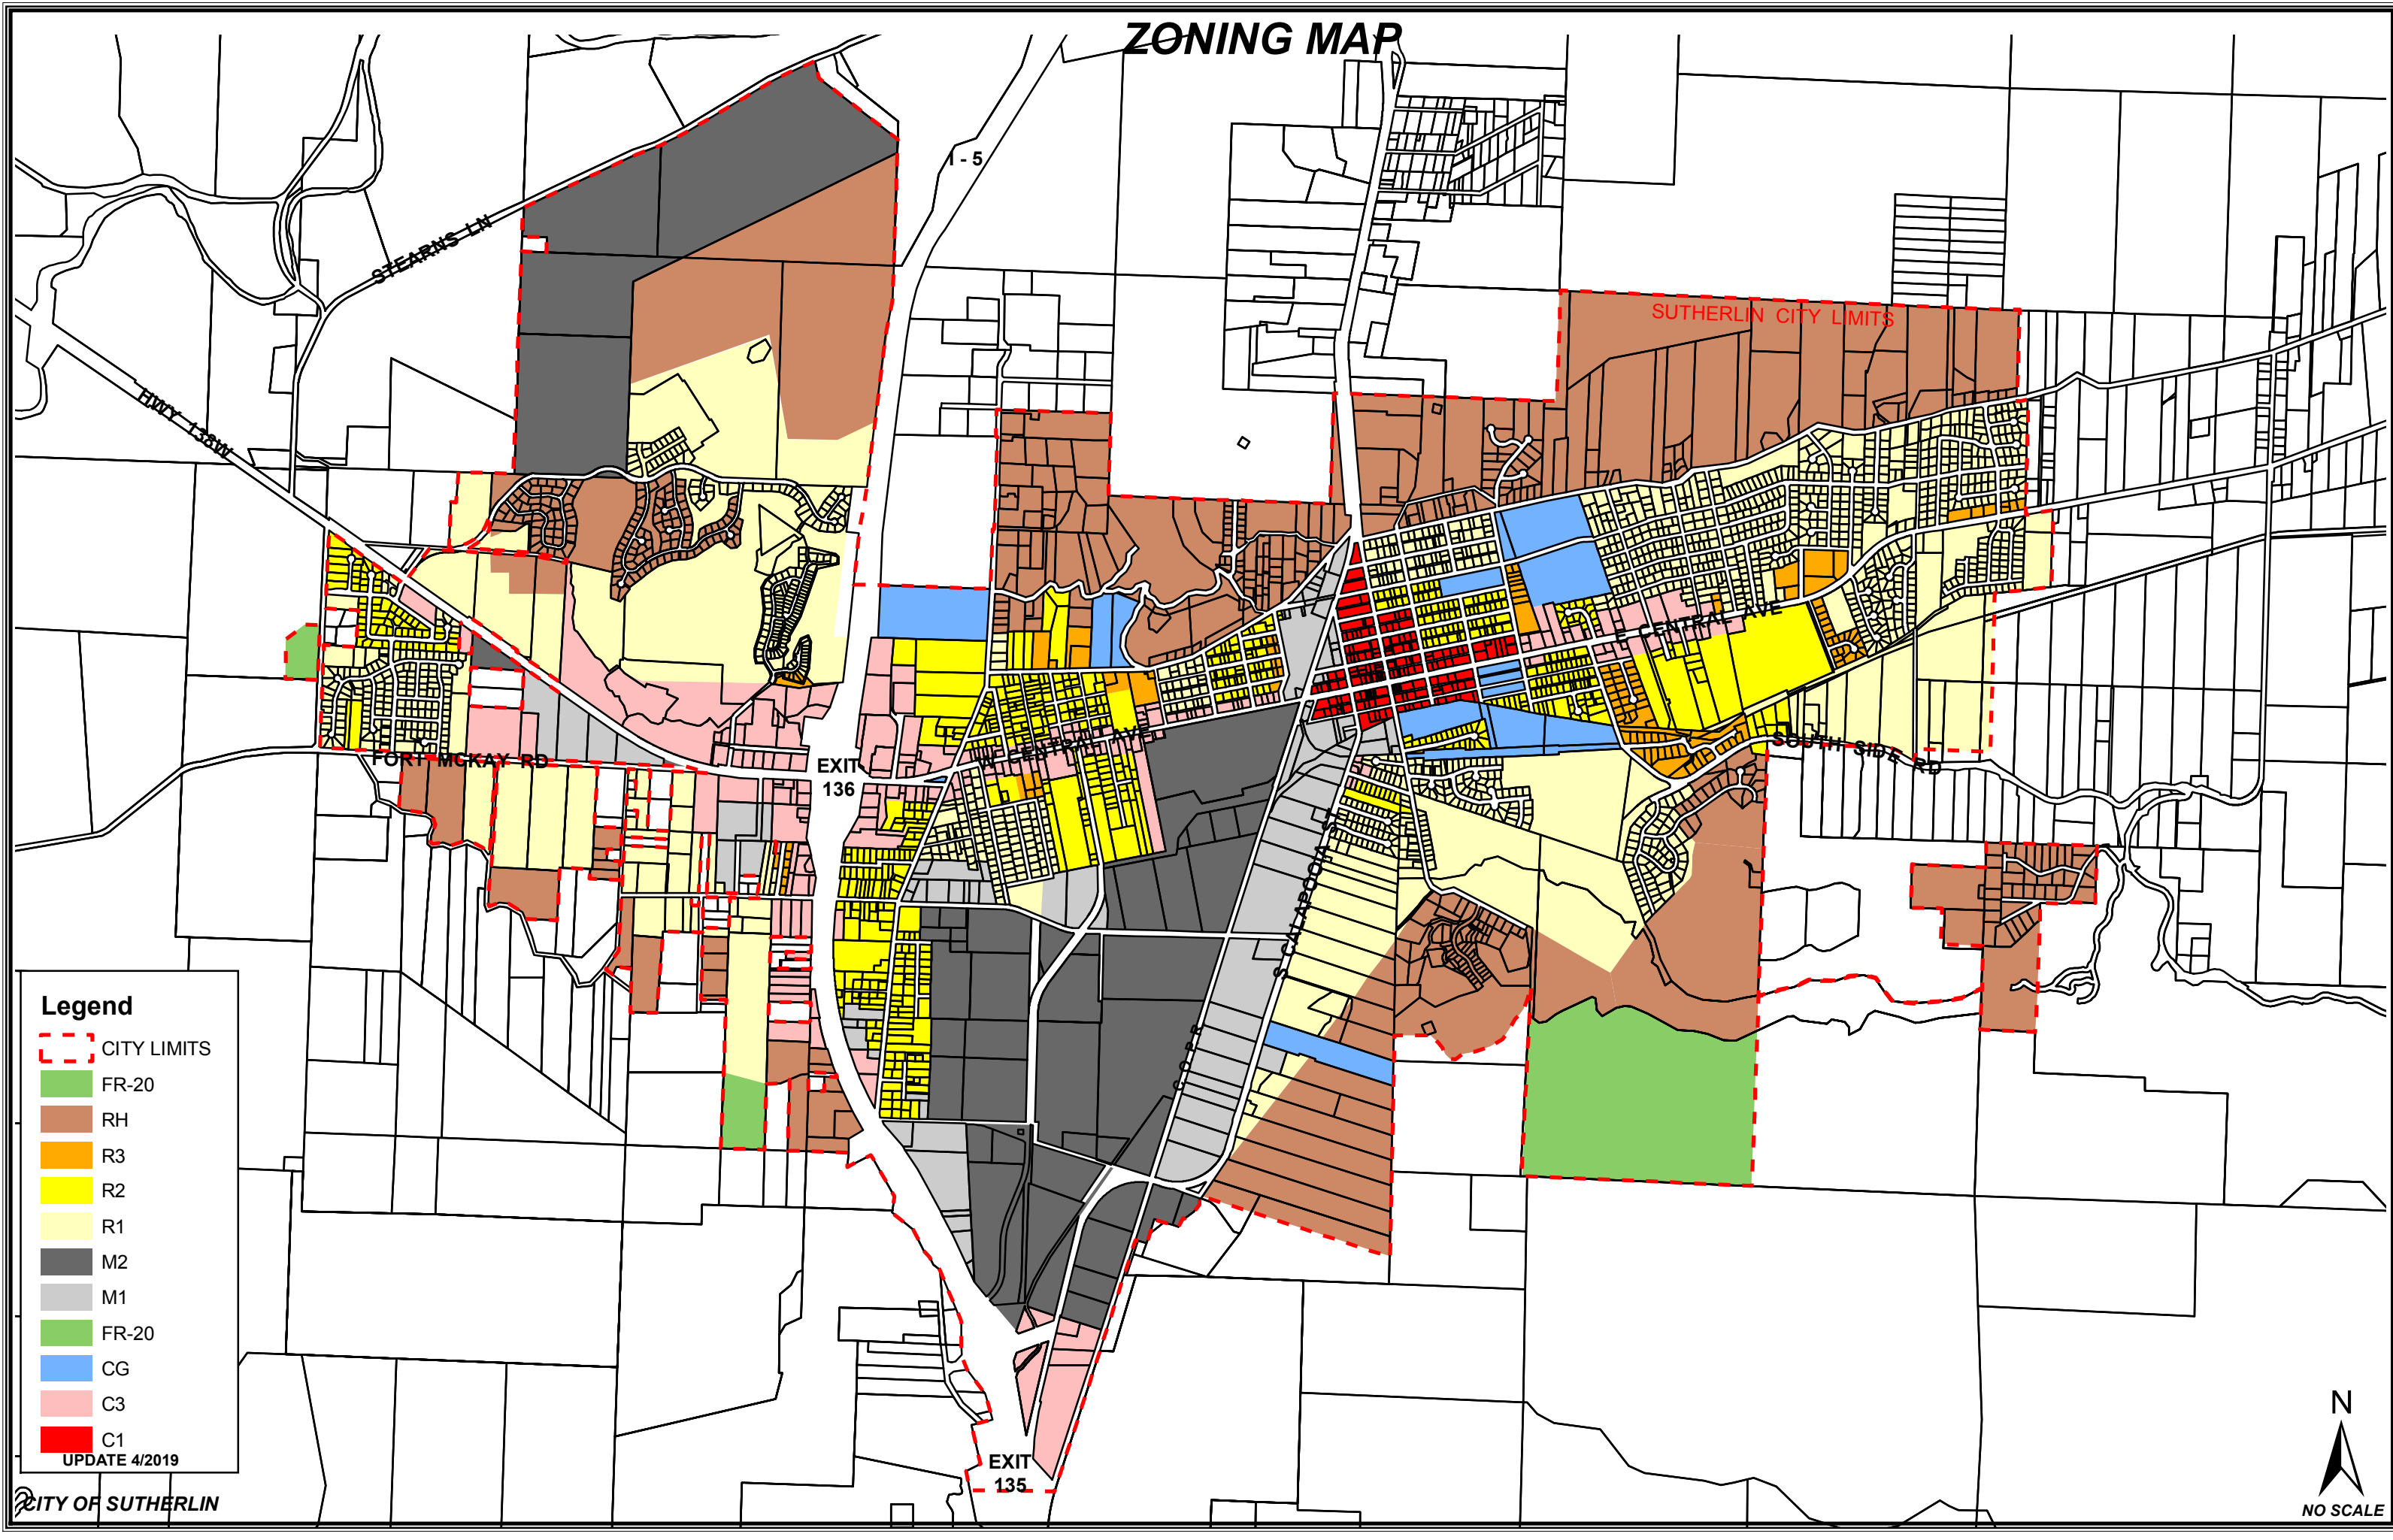

ZONING MAP

Legend

- CITY LIMITS
- FR-20
- RH
- R3
- R2
- R1
- M2
- M1
- FR-20
- CG
- C3
- C1

UPDATE 4/2019